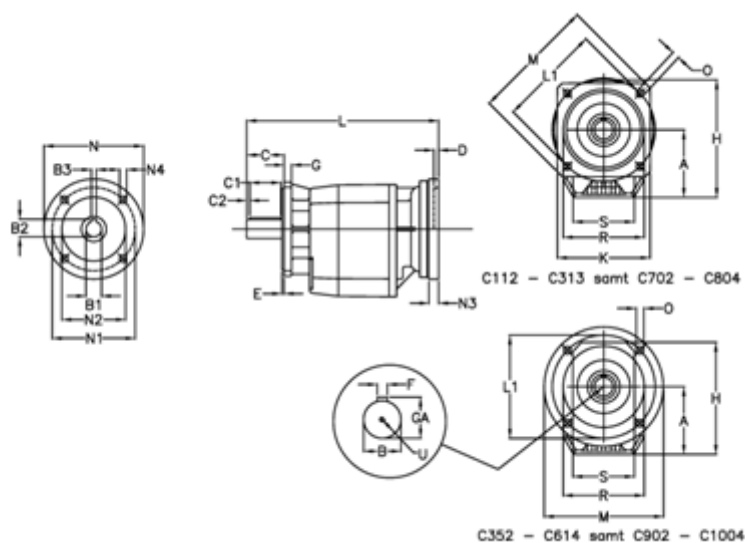

Article number: 40600814912440
 Description: Helical gearbox
 C803F-149,1-P100B5

Measures

A = 247.0	D = 4.5	L1 = 350	R = 320
B = 80	E = 5	M = 400	S = 300
B1 = 28	F = 22	N = 250	U = M20x42
B2 = 31.3	G = 20	N1 = 215	
B3 = 8	GA = 85.0	N2 = 180	
C = 140	H = 422.0	N3 = 0	
C1 = 110	K = 350	N4 = M12x16	
C2 = 15	L = 543.0	O = 18.0	